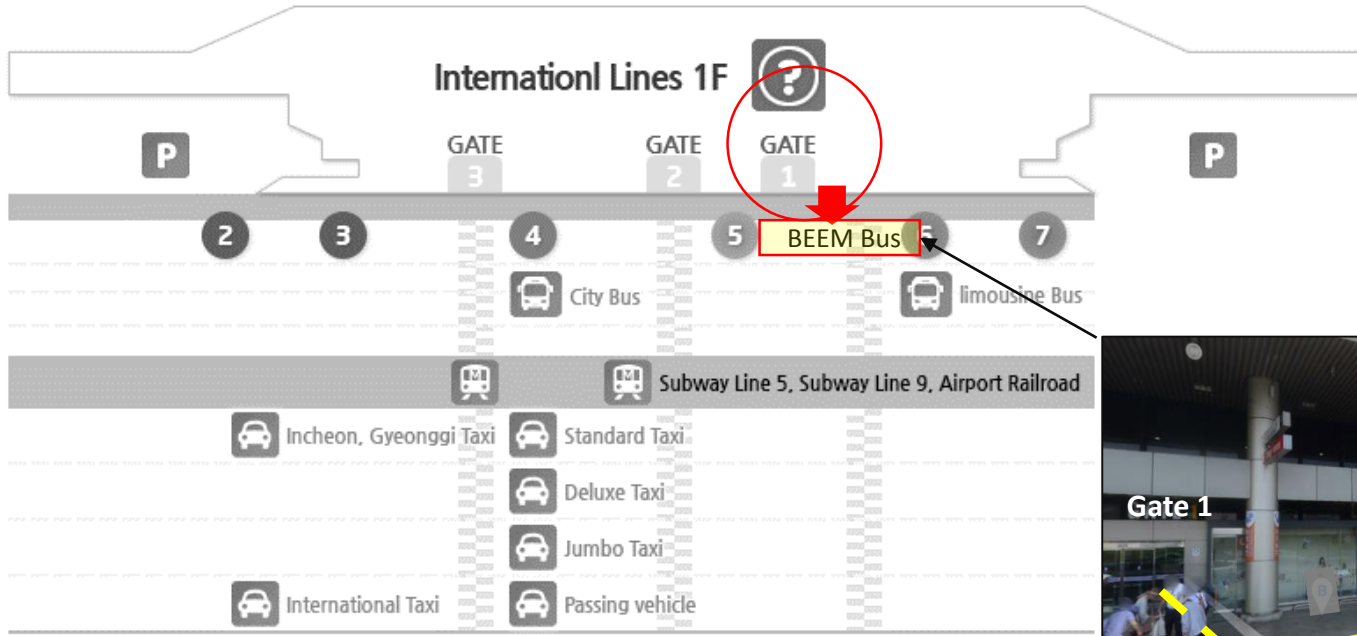

Gimpo Int'l Airport: No. 1 Gate (1F), International Line

Gimpo Int'l Airport: No. 1 Gate (1F), International Line

International Lines Underground Parking Lot P